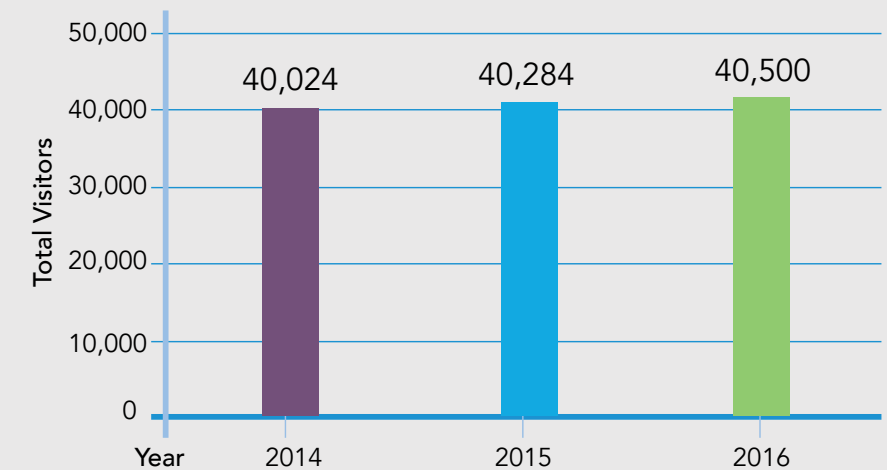

MTA @ Intermach and Subcon Thailand

To be staged in BITEC, Bangkok from 16 – 19 May 2018, MTA exhibitors can look forward to penetrate the core of ASEAN's manufacturing markets in Thailand and the region. Find new leads, re-establish partnerships and network with more than 40,000 trade visitors.

Together with Intermach 2018 and Subcon Thailand 2018, MTA2018 will be the premier industry platform with a comprehensive showcase of equipment / solutions from Smart Manufacturing, Precision Engineering, Higher Automation, Metalworking, Test & Measurement and Tooling Technologies.

Join us at the industry event that is growing from strength to strength!

Total Visitors at Intermach